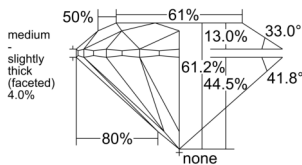

GIA®

FACSIMILE

GIA REPORT 6515521420

Verify this report at GIA.edu

GIA NATURAL DIAMOND DOSSIER®

February 28, 2025
GIA Report Number 6515521420
Shape and Cutting Style ..... Round Brilliant
Measurements ..... 5.14 - 5.17 x 3.16 mm

GRADING RESULTS

Carat Weight ..... 0.51 carat
Color Grade ..... E
Clarity Grade VVS1
Cut Grade ..... Excellent

ADDITIONAL GRADING INFORMATION

Polish ..... Excellent
Symmetry ..... Excellent
Fluorescence ..... None
Clarity Characteristics ..... Pinpoint
Inscription(s): GIA 6515521420

PROPORTIONS

Profile to actual proportions

GRADING SCALES

GIA COLOR SCALE	GIA CLARITY SCALE	GIA CUT SCALE	
D	FLAWLESS	EXCELLENT	
E	INTERNALLY FLAWLESS		
F		VVS₁	VERY GOOD
G	VVS₂		
H	VS₁	GOOD	
I	VS₂		
J	SI₁	FAIR	
K	SI₂		
L	I₁	POOR	
M			
N			
O	I₂		
P			
Q	I₃		
R			
S			
T			
U			
V			
W			
X			
Y			
Z