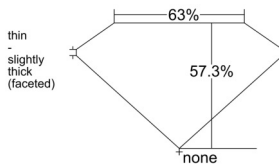

GIA®

FACSIMILE

GIA REPORT 6515454642

Verify this report at GIA.edu

GIA NATURAL DIAMOND DOSSIER®

February 18, 2025
GIA Report Number 6515454642
Shape and Cutting Style ..... Heart Brilliant
Measurements ..... 5.22 x 5.88 x 3.37 mm

GRADING RESULTS

Carat Weight ..... 0.58 carat
Color Grade ..... G
Clarity Grade VS2

ADDITIONAL GRADING INFORMATION

Polish ..... Excellent
Symmetry ..... Excellent
Fluorescence ..... None
Clarity Characteristics ..... Cloud, Crystal
Inspection(s): GIA 6515454642

PROPORTIONS

Profile not to actual proportions

GRADING SCALES

GIA COLOR SCALE		GIA CLARITY SCALE	
COLORLESS	D	VERY VERY SLIGHTLY INCLUDED	FLAWLESS
	E		INTERNALLY FLAWLESS
	F		VVS₁
	G		VVS₂
	H		VS₁
	I		VS₂
	J		SI₁
	K		SI₂
	L		I₁
	M		I₂
NEAR COLORLESS	N	SLIGHTLY INCLUDED	I₃
	O		
	P		
	Q		
FAINT	R		
	S		
	T		
	U		
VERY LIGHT	V		
	W		
	X		
	Y		
LIGHT	Z