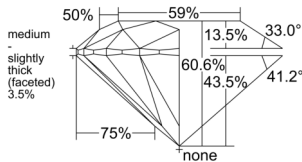

GIA®

FACSIMILE

GIA REPORT 6515403711

Verify this report at GIA.edu

GIA NATURAL DIAMOND DOSSIER®

February 11, 2025
GIA Report Number 6515403711
Shape and Cutting Style ..... Round Brilliant
Measurements ..... 5.59 - 5.61 x 3.40 mm

GRADING RESULTS

Carat Weight ..... 0.65 carat
Color Grade ..... D
Clarity Grade VVS1
Cut Grade ..... Excellent

ADDITIONAL GRADING INFORMATION

Polish ..... Excellent
Symmetry ..... Excellent
Fluorescence ..... None
Clarity Characteristics ..... Pinpoint, Feather
Inscription(s): GIA 6515403711

PROPORTIONS

Profile to actual proportions