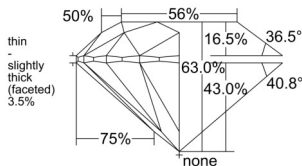

GIA®

FACSIMILE

GIA REPORT 6515328223

Verify this report at GIA.edu

GIA NATURAL DIAMOND DOSSIER®

January 31, 2025
GIA Report Number 6515328223
Shape and Cutting Style ..... Round Brilliant
Measurements ..... 5.12 - 5.15 x 3.24 mm

GRADING RESULTS

Carat Weight ..... 0.53 carat
Color Grade ..... G
Clarity Grade S11
Cut Grade ..... Excellent

ADDITIONAL GRADING INFORMATION

Polish ..... Excellent
Symmetry ..... Excellent
Fluorescence ..... None
Clarity Characteristics ..... Cloud
Inscription(s): GIA 6515328223

PROPORTIONS

GRADING SCALES

GIA COLOR SCALE	GIA CLARITY SCALE	GIA CUT SCALE	
COLOURLESS D	FLAWLESS	EXCELLENT	
E	INTERNALLY FLAWLESS		
F		VVS₁	VERY GOOD
G	VVS₂		
H	VS₁	GOOD	
I	VS₂		
J	S1₁	FAIR	
K	S1₂		
L	I₁	POOR	
M	I₂		
N	I₃		
O			
P			
Q			
R			
S			
T			
U			
V			
W			
X			
Y			
Z