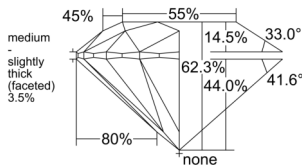

GIA®

FACSIMILE

GIA REPORT 6515321431

Verify this report at GIA.edu

GIA NATURAL DIAMOND DOSSIER®

January 31, 2025
GIA Report Number 6515321431
Shape and Cutting Style ..... Round Brilliant
Measurements ..... 5.10 - 5.13 x 3.19 mm

GRADING RESULTS

Carat Weight ..... 0.50 carat
Color Grade ..... G
Clarity Grade SI2
Cut Grade ..... Excellent

ADDITIONAL GRADING INFORMATION

Polish ..... Excellent
Symmetry ..... Excellent
Fluorescence ..... None
Clarity Characteristics ..... Crystal
Inscription(s): GIA 6515321431

PROPORTIONS

GRADING SCALES

GIA COLOR SCALE

COLORESS	D
	E
	F
	G
	H
	I
	J
NEAR COLORESS	K
	L
Faint	M
	N
	O
	P
	Q
	R
	S
	T
	U
	V
	W
	X
	Y
Light	Z

GIA CLARITY SCALE

VERY VERY SLIGHTLY INCLUDED	FLAWLESS
	INTERNALLY FLAWLESS
VERY SLIGHTLY INCLUDED	VVS₁
	VVS₂
SLIGHTLY INCLUDED	VS₁
	VS₂
INCLUDED	SI₁
	SI₂
	I₁
	I₂
	I₃

GIA CUT SCALE

EXCELLENT
VERY GOOD
GOOD
FAIR
POOR