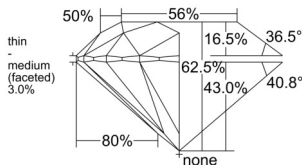

GIA®

FACSIMILE

GIA REPORT 6515251479

Verify this report at GIA.edu

GIA NATURAL DIAMOND DOSSIER®

January 22, 2025
GIA Report Number 6515251479
Shape and Cutting Style ..... Round Brilliant
Measurements ..... 4.88 - 4.91 x 3.06 mm

GRADING RESULTS

Carat Weight ..... 0.45 carat
Color Grade ..... H
Clarity Grade S11
Cut Grade ..... Excellent

ADDITIONAL GRADING INFORMATION

Polish ..... Excellent
Symmetry ..... Excellent
Fluorescence ..... None
Clarity Characteristics..... Crystal, Cloud
Inscription(s): GIA 6515251479

PROPORTIONS

GRADING SCALES

GIA COLOR SCALE	GIA CLARITY SCALE	GIA CUT SCALE
COLOURLESS	FLAWLESS	EXCELLENT
D	INTERNALLY FLAWLESS	
E	VVS₁	VERY GOOD
F		
G	VVS₂	
H	VS₁	GOOD
I		
J	VS₂	
K	SI₁	FAIR
L		
M	SI₂	
N	I₁	POOR
O		
P	I₂	
Q	I₃	
R		
S		
T		
U		
V		
W		
X		
Y		
Z