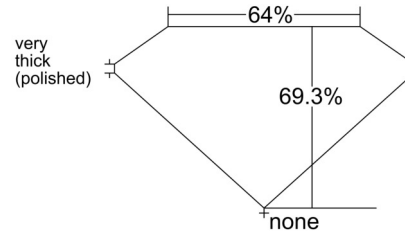

PROPORTIONS

Profile not to actual proportions