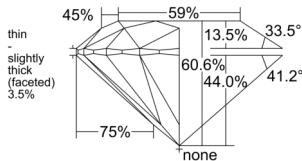

GIA®

FACSIMILE

GIA REPORT 6515200583

Verify this report at GIA.edu

GIA NATURAL DIAMOND DOSSIER®

January 16, 2025
GIA Report Number 6515200583
Shape and Cutting Style ..... Round Brilliant
Measurements ..... 6.01 - 6.03 x 3.65 mm

GRADING RESULTS

Carat Weight ..... 0.80 carat
Color Grade ..... F
Clarity Grade S11
Cut Grade ..... Excellent

ADDITIONAL GRADING INFORMATION

Polish ..... Excellent
Symmetry ..... Excellent
Fluorescence ..... Faint
Clarity Characteristics ..... Feather, Crystal, Cloud
Inspection(s): GIA 6515200583

PROPORTIONS

GRADING SCALES

GIA COLOR SCALE	GIA CLARITY SCALE	GIA CUT SCALE	
D	FLAWLESS	EXCELLENT	
E	INTERNALLY FLAWLESS		
F		VVS₁	VERY GOOD
G	VVS₂		
H	VS₁	GOOD	
I	VS₂		
J	S1₁	FAIR	
K	S1₂		
L	I₁	POOR	
M	I₂		
N	I₃		
O			
P			
Q			
R			
S			
T			
U			
V			
W			
X			
Y			
Z