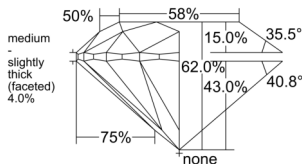

GIA®

FACSIMILE

GIA REPORT 6515189320

Verify this report at GIA.edu

GIA NATURAL DIAMOND DOSSIER®

January 10, 2025
GIA Report Number 6515189320
Shape and Cutting Style ..... Round Brilliant
Measurements ..... 4.27 - 4.31 x 2.66 mm

GRADING RESULTS

Carat Weight ..... 0.30 carat
Color Grade ..... F
Clarity Grade S11
Cut Grade ..... Excellent

ADDITIONAL GRADING INFORMATION

Polish ..... Excellent
Symmetry ..... Excellent
Fluorescence ..... Faint
Clarity Characteristics..... Cloud, Crystal, Feather
Inspection(s): GIA 6515189320

PROPORTIONS

Profile to actual proportions