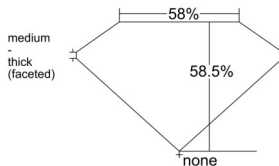

GIA®

FACSIMILE

GIA REPORT 6515144930

Verify this report at GIA.edu

GIA NATURAL DIAMOND DOSSIER®

January 06, 2025
GIA Report Number 6515144930
Shape and Cutting Style ..... Heart Brilliant
Measurements ..... 4.79 x 5.58 x 3.26 mm

GRADING RESULTS

Carat Weight ..... 0.50 carat
Color Grade ..... H
Clarity Grade VS2

ADDITIONAL GRADING INFORMATION

Polish ..... Excellent
Symmetry ..... Excellent
Fluorescence ..... Faint
Clarity Characteristics ..... Cloud
Inscription(s): GIA 6515144930

PROPORTIONS

Profile not to actual proportions

GRADING SCALES

GIA COLOR SCALE		GIA CLARITY SCALE			
COLORLESS	D	VERY VERY SLIGHTLY INCLUDED	FLAWLESS		
	E		INTERNALLY FLAWLESS		
	F	VERY SLIGHTLY INCLUDED	VVS₁		
	G		VVS₂		
	H		VS₁		
	NEAR COLORLESS	I	SLIGHTLY INCLUDED	VS₂	
		J		SI₁	
		FAINT	K	INCLUDED	SI₂
			L		I₁
			M		I₂
VERT LIGHT	N	LIGHT	I₃		
	O				
	P				
	Q				
	R				
	S				
	T