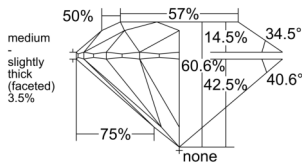

GIA®

FACSIMILE

GIA REPORT 6515135363

Verify this report at GIA.edu

GIA NATURAL DIAMOND DOSSIER®

January 06, 2025
GIA Report Number 6515135363
Shape and Cutting Style ..... Round Brilliant
Measurements ..... 4.85 - 4.88 x 2.95 mm

GRADING RESULTS

Carat Weight ..... 0.43 carat
Color Grade ..... E
Clarity Grade S11
Cut Grade ..... Excellent

ADDITIONAL GRADING INFORMATION

Polish ..... Excellent
Symmetry ..... Excellent
Fluorescence ..... Faint
Clarity Characteristics..... Cloud, Crystal, Feather
Inscription(s): GIA 6515135363

PROPORTIONS

Profile to actual proportions

GRADING SCALES

GIA COLOR SCALE

COLOREDNESS	D
	E
	F
	G
	H
	I
	J
NEAR COLORLESS	K
	L
FAINTE	M
	N
	O
	P
VERY LIGHT	Q
	R
	S
	T
	U
	V
	W
	X
	Y
LIGHT	Z

GIA CLARITY SCALE

FLAWLESS	VERY VERY SLIGHTLY INCLUDED	VS₁	VS₂	SI₁	SI₂	I₁	I₂	I₃	
									FLAWLESS
INTERNALLY FLAWLESS	VERY SLIGHTLY INCLUDED								

GIA CUT SCALE

EXCELLENT
VERY GOOD
GOOD
FAIR
POOR