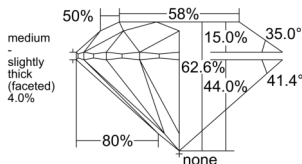

GIA®

FACSIMILE

GIA REPORT 6515049248

Verify this report at GIA.edu

GIA NATURAL DIAMOND DOSSIER®

December 23, 2024
GIA Report Number 6515049248
Shape and Cutting Style ..... Round Brilliant
Measurements ..... 4.43 - 4.47 x 2.79 mm

GRADING RESULTS

Carat Weight ..... 0.34 carat
Color Grade ..... G
Clarity Grade VS1
Cut Grade ..... Excellent

ADDITIONAL GRADING INFORMATION

Polish ..... Excellent
Symmetry ..... Excellent
Fluorescence ..... None
Clarity Characteristics ..... Crystal
Inscription(s): GIA 6515049248

PROPORTIONS

GRADING SCALES

GIA COLOR SCALE

COLOREDNESS	D
	E
	F
	G
	H
	I
	J
NEAR COLORLESS	K
	L
Faint	M
	N
	O
	P
Very Light	Q
	R
	S
	T
	U
	V
Light	W
	X
	Y
	Z

GIA CLARITY SCALE

FLAWLESS	INTERNAL FLAWLESS	VERY VERY SLIGHTLY INCLUDED	VERY SLIGHTLY INCLUDED	SLIGHTLY INCLUDED	INCLUDED	FLAWLESS
						EXCELLENT
VVS₁	VVS₂	VS₁	VS₂	SI₁	SI₂	VERY GOOD
						GOOD
I₁	I₂	I₃				FAIR
						POOR

GIA CUT SCALE

EXCELLENT
VERY GOOD
GOOD
FAIR
POOR