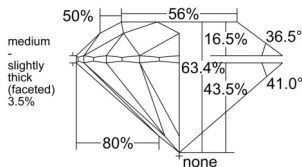

GIA®

FACSIMILE

GIA REPORT 6515007751

Verify this report at GIA.edu

GIA NATURAL DIAMOND DOSSIER®

December 17, 2024
GIA Report Number 6515007751
Shape and Cutting Style ..... Round Brilliant
Measurements ..... 6.09 - 6.13 x 3.87 mm

GRADING RESULTS

Carat Weight ..... 0.90 carat
Color Grade ..... D
Clarity Grade S11
Cut Grade ..... Excellent

ADDITIONAL GRADING INFORMATION

Polish ..... Excellent
Symmetry ..... Excellent
Fluorescence ..... Strong Blue
Clarity Characteristics ..... Crystal, Feather
Inscription(s): GIA 6515007751

PROPORTIONS

GRADING SCALES

GIA COLOR SCALE

COLORLESS	D
	E
	F
	G
	H
	I
	J
NEAR COLORLESS	K
	L
FAIN	M
	N
	O
	P
VERY LIGHT	Q
	R
	S
	T
	U
	V
	W
	X
	Y
LIGHT	Z

GIA CLARITY SCALE

FLAWLESS	INTERNAL FLAWLESS	
		FLAWLESS
VERY VERY SLIGHTLY INCLUDED	VVS₁	
	VVS₂	
VERY SLIGHTLY INCLUDED	VS₁	
	VS₂	
SLIGHTLY INCLUDED	SI₁	
	SI₂	
INCLUDED	I₁	
	I₂	
	I₃	

GIA CUT SCALE

EXCELLENT
VERY GOOD
GOOD
FAIR
POOR