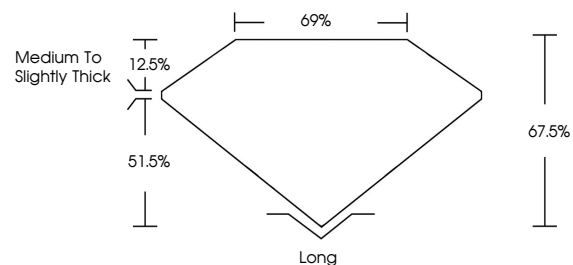

GRADING RESULTS

Carat Weight **5.27 CARATS**
Color Grade **J**
Clarity Grade **VS 1**
Cut Grade **VERY GOOD**

ADDITIONAL GRADING INFORMATION

Polish **EXCELLENT**
Symmetry **VERY GOOD**
Fluorescence **NONE**
Inscription(s) **IGI 651479851**

IGI

November 14, 2024
IGI Report No 651479851
EMERALD CUT
11.62 X 8.24 X 5.56 MM
5.27 CARATS
J
Color Grade
Color Grade
Clarity Grade
Clarity Grade
Depth
Depth
Table
Table
Girdle
Girdle
Medium To Slightly Thick
Long
Long
EXCELLENT
EXCELLENT
VERY GOOD
VERY GOOD
NONE
NONE
IGI 651479851

DIAMOND REPORT

November 14, 2024
IGI Report Number **651479851**
Description **NATURAL DIAMOND**
Shape and Cutting Style **EMERALD CUT**
Measurements **11.62 X 8.24 X 5.56 MM**

GRADING RESULTS

Carat Weight **5.27 CARATS**
Color Grade **J**
Clarity Grade **VS 1**
Cut Grade **VERY GOOD**

ADDITIONAL GRADING INFORMATION

Polish **EXCELLENT**
Symmetry **VERY GOOD**
Fluorescence **NONE**
Inscription(s) **IGI 651479851**

PROPORTIONS

Sample Image Used

CLARITY CHARACTERISTICS

KEY TO SYMBOLS

Red symbols indicate internal characteristics.
Green symbols indicate external characteristics.