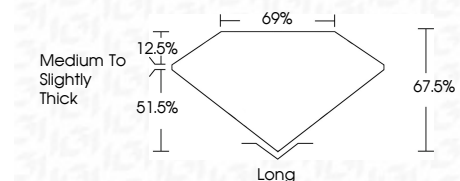

ELECTRONIC COPY

651479851
Report verification at igi.org

November 14, 2024
IGI Report Number **651479851**
Description **NATURAL DIAMOND**
Shape and Cutting Style **EMERALD CUT**
Measurements **11.62 X 8.24 X 5.56 MM**

GRADING RESULTS

Carat Weight **5.27 CARATS**
Color Grade **J**
Clarity Grade **VS 1**
Cut Grade **VERY GOOD**

ADDITIONAL GRADING INFORMATION

Polish **EXCELLENT**
Symmetry **VERY GOOD**
Fluorescence **NONE**
Inscription(s) **IGI 651479851**

IGI

November 14, 2024
IGI Report No 651479851
EMERALD CUT
11.62 X 8.24 X 5.56 MM
5.27 CARATS
J
Color Grade
Color Grade
Clarity Grade
Clarity Grade
Depth
Depth
Table
Table
Girdle
Girdle
Medium To Slightly Thick
Long
Long
EXCELLENT
EXCELLENT
VERY GOOD
VERY GOOD
NONE
NONE
IGI 651479851

DIAMOND REPORT

November 14, 2024
IGI Report Number **651479851**
Description **NATURAL DIAMOND**
Shape and Cutting Style **EMERALD CUT**
Measurements **11.62 X 8.24 X 5.56 MM**

GRADING RESULTS

Carat Weight **5.27 CARATS**
Color Grade **J**
Clarity Grade **VS 1**
Cut Grade **VERY GOOD**