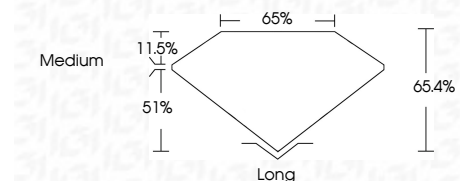

ELECTRONIC COPY

651429690
Report verification at igi.org

August 4, 2025
IGI Report Number **651429690**
Description **NATURAL DIAMOND**
Shape and Cutting Style **EMERALD CUT**
Measurements **10.81 X 7.61 X 4.98 MM**

GRADING RESULTS
Carat Weight **4.05 CARATS**
Color Grade **I**
Clarity Grade **VS 1**
Cut Grade **VERY GOOD**

ADDITIONAL GRADING INFORMATION
Polish **EXCELLENT**
Symmetry **EXCELLENT**
Fluorescence **NONE**
Inscription(s) **IGI 651429690**

August 4, 2025	IGI Report No 651429690	EMERALD CUT	10.81 X 7.61 X 4.98 MM	4.05 CARATS	I	VS 1	VERY GOOD	65%	Medium	Long	EXCELLENT	EXCELLENT	NONE	IGI 651429690
IGI Report No	IGI Report No	IGI Report No	IGI Report No	IGI Report No	IGI Report No	IGI Report No	IGI Report No	IGI Report No	IGI Report No	IGI Report No	IGI Report No	IGI Report No	IGI Report No	IGI Report No

DIAMOND REPORT

August 4, 2025
IGI Report Number **651429690**
Description **NATURAL DIAMOND**
Shape and Cutting Style **EMERALD CUT**
Measurements **10.81 X 7.61 X 4.98 MM**

GRADING RESULTS
Carat Weight **4.05 CARATS**
Color Grade **I**
Clarity Grade **VS 1**
Cut Grade **VERY GOOD**