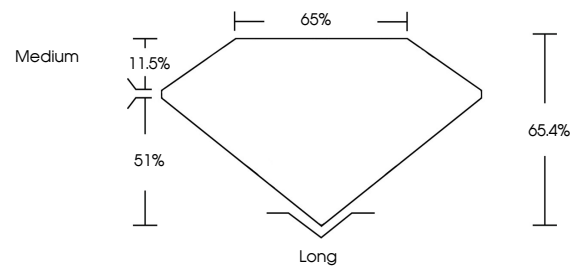

PROPORTIONS