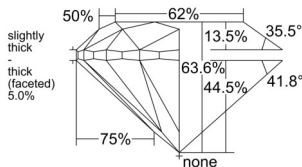

GIA®

FACSIMILE

GIA REPORT 6512967616

Verify this report at GIA.edu

GIA NATURAL DIAMOND DOSSIER®

April 24, 2025
GIA Report Number 6512967616
Shape and Cutting Style ..... Round Brilliant
Measurements ..... 4.97 - 5.04 x 3.19 mm

GRADING RESULTS

Carat Weight ..... 0.51 carat
Color Grade ..... H
Clarity Grade VS2
Cut Grade ..... Very Good

ADDITIONAL GRADING INFORMATION

Polish ..... Excellent
Symmetry ..... Very Good
Fluorescence ..... None
Clarity Characteristics..... Crystal, Feather, Cloud
Inscription(s): GIA 6512967616

PROPORTIONS

Profile to actual proportions