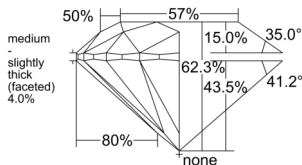

GIA®

FACSIMILE

GIA NATURAL DIAMOND DOSSIER®

April 24, 2025
GIA Report Number 6512963463
Shape and Cutting Style ..... Round Brilliant
Measurements ..... 5.38 - 5.41 x 3.36 mm

GRADING RESULTS

Carat Weight ..... 0.60 carat
Color Grade ..... K
Clarity Grade S11
Cut Grade ..... Excellent

ADDITIONAL GRADING INFORMATION

Polish ..... Excellent
Symmetry ..... Excellent
Fluorescence ..... Medium Blue
Clarity Characteristics..... Crystal, Cloud, Feather
Inscription(s): GIA 6512963463

GIA REPORT 6512963463

Verify this report at GIA.edu

PROPORTIONS

Profile to actual proportions

GRADING SCALES

GIA COLOR SCALE

COLORED	D
	E
	F
	G
	H
	I
	J
NEAR COLORLESS	K
	L
	M
Faint	N
	O
	P
	Q
	R
	S
	T
	U
	V
	W
	X
	Y
Light	Z

GIA CLARITY SCALE

FLAWLESS	VERY VERY SLIGHTLY INCLUDED	VS₁	VS₂	S1₁	S1₂	I₁	I₂	I₃	
									FLAWLESS
INTERNALLY FLAWLESS	VERY SLIGHTLY INCLUDED								

GIA CUT SCALE

EXCELLENT
VERY GOOD
GOOD
FAIR
POOR