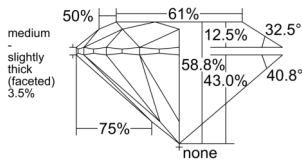

GIA®

FACSIMILE

GIA NATURAL DIAMOND DOSSIER®

April 23, 2025
GIA Report Number 6512954729
Shape and Cutting Style ..... Round Brilliant
Measurements ..... 5.35 - 5.36 x 3.15 mm

GRADING RESULTS

Carat Weight ..... 0.55 carat
Color Grade ..... G
Clarity Grade VVS1
Cut Grade ..... Excellent

ADDITIONAL GRADING INFORMATION

Polish ..... Excellent
Symmetry ..... Excellent
Fluorescence ..... Medium Blue
Clarity Characteristics ..... Pinpoint
Inscription(s): GIA 6512954729

GIA REPORT 6512954729

Verify this report at GIA.edu

PROPORTIONS

Profile to actual proportions

GRADING SCALES

GIA COLOR SCALE	GIA CLARITY SCALE	GIA CUT SCALE
COLOURLESS	FLAWLESS	EXCELLENT
D	INTERNALLY FLAWLESS	
E	VVS₁	VERY GOOD
F		
G	VS₁	GOOD
H		
I	SI₁	FAIR
J		
K	I₁	POOR
L		
M	I₂	
N		
O	I₃	
P		
Q		
R		
S		
T		
U		
V		
W		
X		
Y		
Z