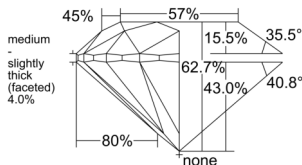

GIA®

FACSIMILE

GIA REPORT 6512911625

Verify this report at GIA.edu

GIA NATURAL DIAMOND DOSSIER®

April 19, 2025
GIA Report Number 6512911625
Shape and Cutting Style ..... Round Brilliant
Measurements ..... 5.03 - 5.06 x 3.17 mm

GRADING RESULTS

Carat Weight ..... 0.50 carat
Color Grade ..... H
Clarity Grade S11
Cut Grade ..... Excellent

ADDITIONAL GRADING INFORMATION

Polish ..... Excellent
Symmetry ..... Excellent
Fluorescence ..... None
Clarity Characteristics ..... Crystal
Inscription(s): GIA 6512911625

PROPORTIONS

Profile to actual proportions