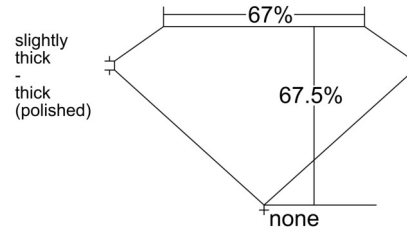

GIA NATURAL DIAMOND GRADING REPORT

April 17, 2025  
 GIA Report Number ..... 6512895662  
 Shape and Cutting Style ..... Emerald Cut  
 Measurements ..... 7.32 x 5.00 x 3.37 mm

GRADING RESULTS

Carat Weight ..... 1.20 carat  
 Color Grade ..... J  
 Clarity Grade ..... VS1

Profile not to actual proportions

CLARITY CHARACTERISTICS

KEY TO SYMBOLS\*

- Needle
- Crystal
- Pinpoint

\* Red symbols denote internal characteristics (inclusions). Green or black symbols denote external characteristics (blemishes). Diagram is an approximate representation of the diamond, and symbols shown indicate type, position, and approximate size of clarity characteristics. All clarity characteristics may not be shown. Details of finish are not shown.