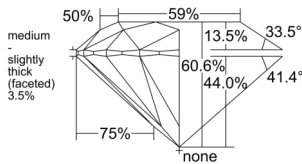

GIA®

FACSIMILE

GIA REPORT 6512886821

Verify this report at GIA.edu

GIA NATURAL DIAMOND DOSSIER®

April 15, 2025
GIA Report Number 6512886821
Shape and Cutting Style ..... Round Brilliant
Measurements ..... 6.18 - 6.22 x 3.76 mm

GRADING RESULTS

Carat Weight ..... 0.87 carat
Color Grade ..... E
Clarity Grade VVS1
Cut Grade ..... Excellent

ADDITIONAL GRADING INFORMATION

Polish ..... Excellent
Symmetry ..... Excellent
Fluorescence ..... Medium Blue
Clarity Characteristics..... Pinpoint, Needle, Surface Graining
Inscription(s): GIA 6512886821

PROPORTIONS

Profile to actual proportions

GRADING SCALES

GIA COLOR SCALE	GIA CLARITY SCALE	GIA CUT SCALE	
D	FLAWLESS	EXCELLENT	
E	INTERNALLY FLAWLESS		
F		VVS₁	VERY GOOD
G	VVS₂		
H	VS₁	GOOD	
I	VS₂		
J	SI₁	FAIR	
K	SI₂		
L	I₁	POOR	
M			
N			
O	I₂		
P			
Q			
R	I₃		
S			
T			
U			
V			
W			
X			
Y			
Z