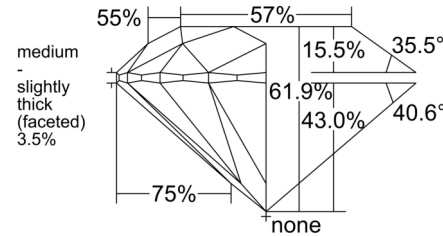

GIA NATURAL DIAMOND GRADING REPORT

 April 08, 2025
 GIA Report Number 6512830567
 Shape and Cutting Style Round Brilliant
 Measurements 9.27 - 9.32 x 5.76 mm

GRADING RESULTS

 Carat Weight 3.08 carat
 Color Grade G
 Clarity Grade VVS1
 Cut Grade Excellent

ADDITIONAL GRADING INFORMATION

 Polish Excellent
 Symmetry Excellent
 Fluorescence None
 Inscription(s): GIA 6512830567

PROPORTIONS

CLARITY CHARACTERISTICS

KEY TO SYMBOLS*

-  Cloud
-  Pinpoint

* Red symbols denote internal characteristics (inclusions). Green or black symbols denote external characteristics (blemishes). Diagram is an approximate representation of the diamond, and symbols shown indicate type, position, and approximate size of clarity characteristics. All clarity characteristics may not be shown. Details of finish are not shown.