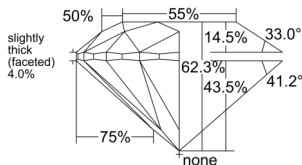

GIA®

FACSIMILE

GIA REPORT 6512820823

Verify this report at GIA.edu

GIA NATURAL DIAMOND DOSSIER®

April 07, 2025
GIA Report Number 6512820823
Shape and Cutting Style ..... Round Brilliant
Measurements ..... 5.06 - 5.08 x 3.16 mm

GRADING RESULTS

Carat Weight ..... 0.50 carat
Color Grade ..... F
Clarity Grade VS2
Cut Grade ..... Excellent

ADDITIONAL GRADING INFORMATION

Polish ..... Excellent
Symmetry ..... Excellent
Fluorescence ..... None
Clarity Characteristics..... Crystal, Feather
Inscription(s): GIA 6512820823

PROPORTIONS

Profile to actual proportions