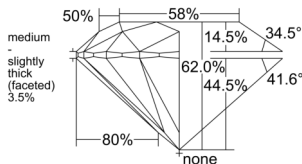

GIA®

FACSIMILE

GIA REPORT 6512810661

Verify this report at GIA.edu

GIA NATURAL DIAMOND DOSSIER®

April 09, 2025
GIA Report Number 6512810661
Shape and Cutting Style ..... Round Brilliant
Measurements ..... 4.80 - 4.83 x 2.99 mm

GRADING RESULTS

Carat Weight ..... 0.42 carat
Color Grade ..... H
Clarity Grade S11
Cut Grade ..... Excellent

ADDITIONAL GRADING INFORMATION

Polish ..... Excellent
Symmetry ..... Excellent
Fluorescence ..... None
Clarity Characteristics ..... Crystal
Inscription(s): GIA 6512810661

PROPORTIONS

Profile to actual proportions