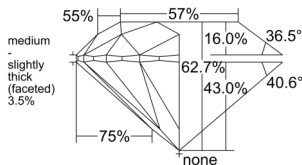

GIA®

FACSIMILE

GIA REPORT 6512802299

Verify this report at GIA.edu

GIA NATURAL DIAMOND DOSSIER®

April 04, 2025
GIA Report Number 6512802299
Shape and Cutting Style ..... Round Brilliant
Measurements ..... 5.54 - 5.58 x 3.49 mm

GRADING RESULTS

Carat Weight ..... 0.67 carat
Color Grade ..... H
Clarity Grade VVS2
Cut Grade ..... Excellent

ADDITIONAL GRADING INFORMATION

Polish ..... Excellent
Symmetry ..... Excellent
Fluorescence ..... Medium Blue
Clarity Characteristics..... Cloud, Feather, Pinpoint
Inscription(s): GIA 6512802299

PROPORTIONS

Profile to actual proportions