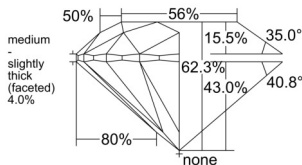

GIA®

FACSIMILE

GIA REPORT 6512780411

Verify this report at GIA.edu

GIA NATURAL DIAMOND DOSSIER®

April 02, 2025
GIA Report Number 6512780411
Shape and Cutting Style ..... Round Brilliant
Measurements ..... 4.55 - 4.57 x 2.84 mm

GRADING RESULTS

Carat Weight ..... 0.36 carat
Color Grade ..... D
Clarity Grade S11
Cut Grade ..... Excellent

ADDITIONAL GRADING INFORMATION

Polish ..... Excellent
Symmetry ..... Excellent
Fluorescence ..... Faint
Clarity Characteristics..... Cloud, Crystal, Feather
Inscription(s): GIA 6512780411

PROPORTIONS

GRADING SCALES

GIA COLOR SCALE

COLOREDNESS	D
	E
	F
	G
	H
	I
	J
NEAR COLORLESS	K
	L
FAINTE	M
	N
	O
	P
VERY LIGHT	Q
	R
	S
	T
	U
	V
LIGHT	W
	X
	Y
	Z

GIA CLARITY SCALE

VERY VERY SLIGHTLY INCLUDED	FLAWLESS
	INTERNALLY FLAWLESS
VERY SLIGHTLY INCLUDED	VVS₁
	VVS₂
SLIGHTLY INCLUDED	VS₁
	VS₂
INCLUDED	I₁
	I₂
	I₃

GIA CUT SCALE

EXCELLENT
VERY GOOD
GOOD
FAIR
POOR