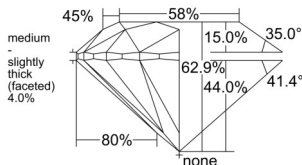

GIA®

FACSIMILE

GIA REPORT 6512689541

Verify this report at GIA.edu

GIA NATURAL DIAMOND DOSSIER®

March 22, 2025
GIA Report Number 6512689541
Shape and Cutting Style ..... Round Brilliant
Measurements ..... 5.39 - 5.42 x 3.40 mm

GRADING RESULTS

Carat Weight ..... 0.61 carat
Color Grade ..... D
Clarity Grade VVS2
Cut Grade ..... Excellent

ADDITIONAL GRADING INFORMATION

Polish ..... Excellent
Symmetry ..... Excellent
Fluorescence ..... None
Clarity Characteristics ..... Pinpoint
Inscription(s): GIA 6512689541

PROPORTIONS

Profile to actual proportions

GRADING SCALES

GIA COLOR SCALE

COLORLESS	D
	E
	F
	G
	H
	I
	J
NEAR COLORLESS	K
	L
Faint	M
	N
	O
	P
	Q
	R
	S
	T
	U
	V
	W
	X
	Y
Light	Z

GIA CLARITY SCALE

VERY VERY SLIGHTLY INCLUDED	FLAWLESS
	INTERNALLY FLAWLESS
VERY SLIGHTLY INCLUDED	VVS₁
	VVS₂
SLIGHTLY INCLUDED	VS₁
	VS₂
INCLUDED	SI₁
	SI₂
	I₁
	I₂
	I₃

GIA CUT SCALE

EXCELLENT
VERY GOOD
GOOD
FAIR
POOR