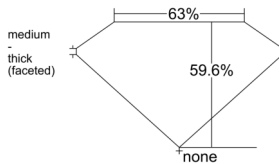

GIA®

FACSIMILE

GIA REPORT 6512662051

Verify this report at GIA.edu

GIA NATURAL DIAMOND DOSSIER®

March 19, 2025
GIA Report Number 6512662051
Shape and Cutting Style ..... Heart Brilliant
Measurements ..... 5.32 x 6.33 x 3.77 mm

GRADING RESULTS

Carat Weight ..... 0.75 carat
Color Grade ..... D
Clarity Grade VS1

ADDITIONAL GRADING INFORMATION

Polish ..... Very Good
Symmetry ..... Very Good
Fluorescence ..... Medium Blue
Clarity Characteristics ..... Cloud, Crystal, Pinpoint
Inscription(s): GIA 6512662051

PROPORTIONS

Profile not to actual proportions

GRADING SCALES

GIA COLOR SCALE		GIA CLARITY SCALE			
COLORLESS	D	VERY VERY SLIGHTLY INCLUDED	FLAWLESS		
	E		INTERNALLY FLAWLESS		
	F		VVS₁		
	NEAR COLORLESS	G	VVS₂		
		H	VERY SLIGHTLY INCLUDED	VS₁	
		I		VS₂	
		FAINT	J	SLIGHTLY INCLUDED	SI₁
			K		SI₂
	L		INCLUDED		I₁
	M			I₂	
VERT LIGHT	N		LIGHT	I₃	
	O				
	P				
	Q				
	R				
LIGHT	S				
	T				
	U				
	V				
	Z