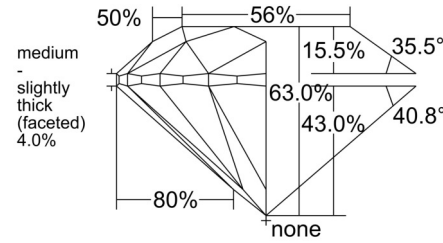

GIA NATURAL DIAMOND GRADING REPORT

March 26, 2025

GIA Report Number 6512606709

Shape and Cutting Style Round Brilliant

Measurements 7.39 - 7.45 x 4.67 mm

GRADING RESULTS

Carat Weight 1.60 carat

Color Grade E

PROPORTIONS

Profile to actual proportions

CLARITY CHARACTERISTICS

KEY TO SYMBOLS*

-  Needle
-  Pinpoint
-  Feather

* Red symbols denote internal characteristics (inclusions). Green or black symbols denote external characteristics (blemishes). Diagram is an approximate representation of the diamond, and symbols shown indicate type, position, and approximate size of clarity characteristics. All clarity characteristics may not be shown. Details of finish are not shown.