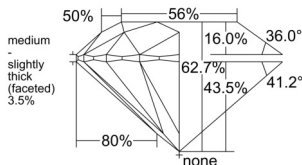

GIA®

FACSIMILE

GIA REPORT 6512568471

Verify this report at GIA.edu

GIA NATURAL DIAMOND DOSSIER®

March 05, 2025
GIA Report Number 6512568471
Shape and Cutting Style ..... Round Brilliant
Measurements ..... 3.81 - 3.82 x 2.39 mm

GRADING RESULTS

Carat Weight ..... 0.21 carat
Color Grade ..... E
Clarity Grade VVS2
Cut Grade ..... Excellent

ADDITIONAL GRADING INFORMATION

Polish ..... Excellent
Symmetry ..... Excellent
Fluorescence ..... Medium Blue
Clarity Characteristics ..... Pinpoint
Inscription(s): GIA 6512568471

PROPORTIONS

Profile to actual proportions

GRADING SCALES

GIA COLOR SCALE

COLORLESS	D
	E
	F
	G
	H
	I
	J
NEAR COLORLESS	K
	L
	M
	N
	O
	P
	Q
	R
	S
	T
	U
	V
	W
	X
	Y
LIGHT	Z

GIA CLARITY SCALE

VERY VERY SLIGHTLY INCLUDED	FLAWLESS
	INTERNALLY FLAWLESS
VERY SLIGHTLY INCLUDED	VVS₁
	VVS₂
SLIGHTLY INCLUDED	VS₁
	VS₂
INCLUDED	SI₁
	SI₂
	I₁
	I₂
	I₃

GIA CUT SCALE

EXCELLENT
VERY GOOD
GOOD
FAIR
POOR