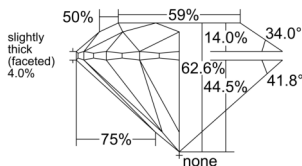

GIA®

FACSIMILE

GIA NATURAL DIAMOND DOSSIER®

February 19, 2025

GIA Report Number 6512474310

Shape and Cutting Style ..... Round Brilliant

Measurements ..... 4.57 - 4.58 x 2.86 mm

GRADING RESULTS

Carat Weight ..... 0.37 carat

Color Grade ..... D

Clarity Grade S11

Cut Grade ..... Excellent

ADDITIONAL GRADING INFORMATION

Polish ..... Excellent

Symmetry ..... Excellent

Fluorescence ..... Medium Blue

Clarity Characteristics ..... Cloud, Crystal

Inscription(s): GIA 6512474310

GIA REPORT 6512474310

Verify this report at GIA.edu

PROPORTIONS

Profile to actual proportions