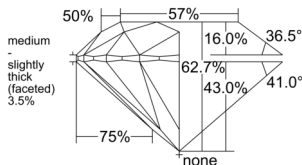

GIA®

FACSIMILE

GIA REPORT 6512463857

Verify this report at GIA.edu

GIA NATURAL DIAMOND DOSSIER®

February 19, 2025
GIA Report Number 6512463857
Shape and Cutting Style ..... Round Brilliant
Measurements ..... 5.93 - 5.97 x 3.73 mm

GRADING RESULTS

Carat Weight ..... 0.82 carat
Color Grade I
Clarity Grade VS1
Cut Grade ..... Excellent

ADDITIONAL GRADING INFORMATION

Polish ..... Excellent
Symmetry ..... Excellent
Fluorescence ..... None
Clarity Characteristics..... Crystal, Pinpoint, Cloud
Inscription(s): GIA 6512463857

PROPORTIONS

GRADING SCALES

GIA COLOR SCALE	GIA CLARITY SCALE	GIA CUT SCALE	
D	FLAWLESS	EXCELLENT	
E	INTERNALLY FLAWLESS		
F		VVS₁	VERY GOOD
G	VVS₂		
H	VS₁	GOOD	
I	VS₂		
J	SI₁	FAIR	
K	SI₂		
L	I₁	POOR	
M	I₂		
N	I₃		
O			
P			
Q			
R			
S			
T			
U			
V			
W			
X			
Y			
Z