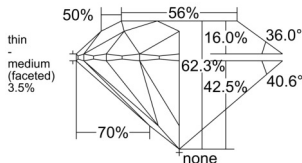

GIA®

FACSIMILE

GIA NATURAL DIAMOND DOSSIER®

February 13, 2025
GIA Report Number 6512420413
Shape and Cutting Style ..... Round Brilliant
Measurements ..... 5.99 - 6.02 x 3.74 mm

GRADING RESULTS

Carat Weight ..... 0.83 carat
Color Grade ..... F
Clarity Grade VVS1
Cut Grade ..... Excellent

ADDITIONAL GRADING INFORMATION

Polish ..... Excellent
Symmetry ..... Excellent
Fluorescence ..... Medium Blue
Clarity Characteristics ..... Pinpoint
Inscription(s): GIA 6512420413

GIA REPORT 6512420413

Verify this report at GIA.edu

PROPORTIONS

GRADING SCALES

GIA COLOR SCALE	GIA CLARITY SCALE	GIA CUT SCALE	
D	FLAWLESS	EXCELLENT	
E	INTERNALLY FLAWLESS		
F		VVS₁	VERY GOOD
G	VVS₂		
H	VS₁	GOOD	
I	VS₂		
J	SI₁	FAIR	
K	SI₂		
L	I₁	POOR	
M			
N			
O	I₂		
P			
Q			
R	I₃		
S			
T			
U			
V			
W			
X			
Y			
Z