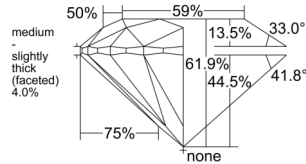

GIA®

FACSIMILE

GIA REPORT 6512330804

Verify this report at GIA.edu

GIA NATURAL DIAMOND DOSSIER®

February 04, 2025
GIA Report Number 6512330804
Shape and Cutting Style ..... Round Brilliant
Measurements ..... 5.39 - 5.43 x 3.35 mm

GRADING RESULTS

Carat Weight ..... 0.60 carat
Color Grade ..... F
Clarity Grade VVS1
Cut Grade ..... Excellent

ADDITIONAL GRADING INFORMATION

Polish ..... Excellent
Symmetry ..... Excellent
Fluorescence ..... Faint
Clarity Characteristics ..... Pinpoint, Feather
Inscription(s): GIA 6512330804

PROPORTIONS

Profile to actual proportions