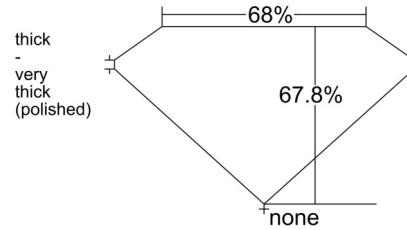

GIA NATURAL DIAMOND GRADING REPORT

January 15, 2025  
 GIA Report Number ..... 6512199706  
 Shape and Cutting Style ..... Emerald Cut  
 Measurements ..... 8.54 x 6.27 x 4.25 mm

GRADING RESULTS

Carat Weight ..... 2.30 carat  
 Color Grade ..... E  
 Clarity Grade ..... VS1

Profile not to actual proportions

CLARITY CHARACTERISTICS

KEY TO SYMBOLS\*

-  Feather
-  Cloud
-  Pinpoint

\* Red symbols denote internal characteristics (inclusions). Green or black symbols denote external characteristics (blemishes). Diagram is an approximate representation of the diamond, and symbols shown indicate type, position, and approximate size of clarity characteristics. All clarity characteristics may not be shown. Details of finish are not shown.