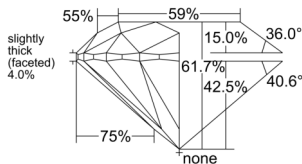

GIA®

FACSIMILE

GIA REPORT 6512162648

Verify this report at GIA.edu

GIA NATURAL DIAMOND DOSSIER®

January 09, 2025
GIA Report Number 6512162648
Shape and Cutting Style ..... Round Brilliant
Measurements ..... 5.62 - 5.66 x 3.48 mm

GRADING RESULTS

Carat Weight ..... 0.70 carat
Color Grade ..... K
Clarity Grade S11
Cut Grade ..... Excellent

ADDITIONAL GRADING INFORMATION

Polish ..... Excellent
Symmetry ..... Excellent
Fluorescence ..... None
Clarity Characteristics ..... Crystal, Feather
Inscription(s): GIA 6512162648

PROPORTIONS

Profile to actual proportions