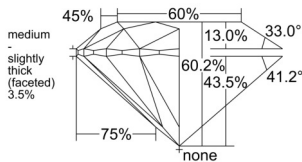

GIA®

FACSIMILE

GIA REPORT 6512035934

Verify this report at GIA.edu

GIA NATURAL DIAMOND DOSSIER®

December 21, 2024
GIA Report Number 6512035934
Shape and Cutting Style ..... Round Brilliant
Measurements ..... 5.17 - 5.21 x 3.12 mm

GRADING RESULTS

Carat Weight ..... 0.51 carat
Color Grade ..... E
Clarity Grade VS1
Cut Grade ..... Excellent

ADDITIONAL GRADING INFORMATION

Polish ..... Excellent
Symmetry ..... Excellent
Fluorescence ..... None
Clarity Characteristics ..... Crystal
Inscription(s): GIA 6512035934

PROPORTIONS

Profile to actual proportions

GRADING SCALES

GIA COLOR SCALE	GIA CLARITY SCALE	GIA CUT SCALE	
D	FLAWLESS	EXCELLENT	
E	INTERNALLY FLAWLESS		
F		VVS₁	VERY GOOD
G	VVS₂		
H	VS₁	GOOD	
I	VS₂		
J	SI₁	FAIR	
K	SI₂		
L	I₁	POOR	
M			
N			
O	I₂		
P			
Q			
R	I₃		
S			
T			
U			
V			
W			
X			
Y			
Z