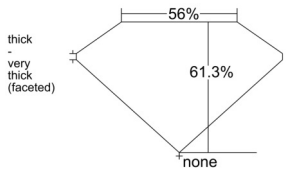

GIA®

FACSIMILE

GIA REPORT 6511998796

Verify this report at GIA.edu

GIA NATURAL DIAMOND DOSSIER®

April 28, 2025
GIA Report Number 6511998796
Shape and Cutting Style ..... Heart Brilliant
Measurements ..... 5.20 x 6.14 x 3.77 mm

GRADING RESULTS

Carat Weight ..... 0.70 carat
Color Grade I
Clarity Grade SI1

ADDITIONAL GRADING INFORMATION

Polish ..... Excellent
Symmetry ..... Very Good
Fluorescence ..... None
Clarity Characteristics ..... Feather
Inscription(s): GIA 6511998796

PROPORTIONS

Profile not to actual proportions

GRADING SCALES

GIA COLOR SCALE		GIA CLARITY SCALE			
COLORLESS	D	VERY VERY SLIGHTLY INCLUDED	FLAWLESS		
	E		INTERNALLY FLAWLESS		
	F	VERY SLIGHTLY INCLUDED	VVS₁		
	G		VVS₂		
	H		VS₁		
	NEAR COLORLESS	I	SLIGHTLY INCLUDED	SI₁	
		J		SI₂	
		FAINT	K	INCLUDED	I₁
			L		I₂
			M		I₃
VERT LIGHT	N				
	O				
	P				
	Q				
	R				
LIGHT	S				
	T				
	U				
	V				
	W				
	X				
	Y				
	Z