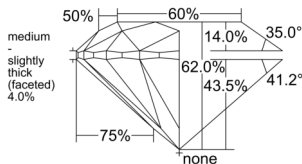

GIA®

FACSIMILE

GIA REPORT 6511979406

Verify this report at GIA.edu

GIA NATURAL DIAMOND DOSSIER®

April 25, 2025
GIA Report Number 6511979406
Shape and Cutting Style ..... Round Brilliant
Measurements ..... 4.23 - 4.28 x 2.64 mm

GRADING RESULTS

Carat Weight ..... 0.30 carat
Color Grade ..... H
Clarity Grade VVS1
Cut Grade ..... Excellent

ADDITIONAL GRADING INFORMATION

Polish ..... Excellent
Symmetry ..... Very Good
Fluorescence ..... None
Clarity Characteristics..... Feather, Indented Natural
Inscription(s): GIA 6511979406

PROPORTIONS

Profile to actual proportions