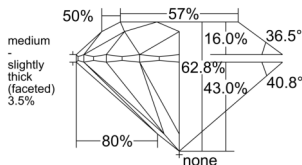

GIA®

FACSIMILE

GIA REPORT 6511855753

Verify this report at GIA.edu

GIA NATURAL DIAMOND DOSSIER®

April 24, 2025
GIA Report Number 6511855753
Shape and Cutting Style ..... Round Brilliant
Measurements ..... 4.87 - 4.90 x 3.07 mm

GRADING RESULTS

Carat Weight ..... 0.45 carat
Color Grade ..... G
Clarity Grade VS1
Cut Grade ..... Excellent

ADDITIONAL GRADING INFORMATION

Polish ..... Excellent
Symmetry ..... Excellent
Fluorescence ..... Faint
Clarity Characteristics ..... Cloud, Feather
Inscription(s): GIA 6511855753

PROPORTIONS

Profile to actual proportions