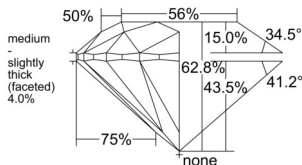

GIA®

FACSIMILE

GIA REPORT 6511847461

Verify this report at GIA.edu

GIA NATURAL DIAMOND DOSSIER®

April 10, 2025
GIA Report Number 6511847461
Shape and Cutting Style ..... Round Brilliant
Measurements ..... 4.92 - 4.96 x 3.10 mm

GRADING RESULTS

Carat Weight ..... 0.47 carat
Color Grade ..... F
Clarity Grade VS1
Cut Grade ..... Excellent

ADDITIONAL GRADING INFORMATION

Polish ..... Excellent
Symmetry ..... Excellent
Fluorescence ..... None
Clarity Characteristics ..... Cloud, Pinpoint
Inscription(s): GIA 6511847461

PROPORTIONS

Profile to actual proportions

GRADING SCALES

GIA COLOR SCALE	GIA CLARITY SCALE	GIA CUT SCALE
COLOURLESS	FLAWLESS	EXCELLENT
D	INTERNALLY FLAWLESS	
E	VVS₁	VERY GOOD
F		
G	VS₁	GOOD
H		
I	SI₁	FAIR
J		
K	I₁	POOR
L		
M	I₂	
N		
O	I₃	
P		
Q		
R		
S		
T		
U		
V		
W		
X		
Y		
Z