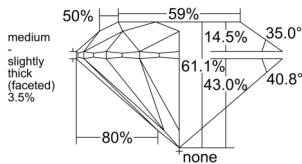

GIA®

FACSIMILE

GIA REPORT 6511832270

Verify this report at GIA.edu

GIA NATURAL DIAMOND DOSSIER®

April 09, 2025
GIA Report Number 6511832270
Shape and Cutting Style ..... Round Brilliant
Measurements ..... 4.57 - 4.60 x 2.80 mm

GRADING RESULTS

Carat Weight ..... 0.36 carat
Color Grade ..... G
Clarity Grade S11
Cut Grade ..... Excellent

ADDITIONAL GRADING INFORMATION

Polish ..... Excellent
Symmetry ..... Excellent
Fluorescence ..... None
Clarity Characteristics ..... Cloud, Feather
Inscription(s): GIA 6511832270

PROPORTIONS

Profile to actual proportions

GRADING SCALES

GIA COLOR SCALE

COLOURESS	D
	E
	F
	G
	H
	I
	J
NEAR COLOURESS	K
	L
FAIN	M
	N
	O
	P
	Q
VERY LIGHT	R
	S
	T
	U
	V
	W
	X
	Y
LIGHT	Z

GIA CLARITY SCALE

FLAWLESS	VERY VERY SLIGHTLY INCLUDED	VS₁	VS₂	SI₁	SI₂	I₁	I₂	I₃			
									VERY SLIGHTLY INCLUDED	SLIGHTLY INCLUDED	INCLUDED

GIA CUT SCALE

EXCELLENT
VERY GOOD
GOOD
FAIR
POOR