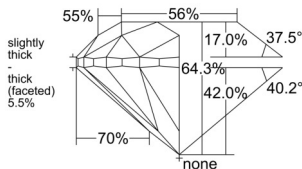

GIA®

FACSIMILE

GIA REPORT 6511680231

Verify this report at GIA.edu

GIA NATURAL DIAMOND DOSSIER®

March 21, 2025
GIA Report Number 6511680231
Shape and Cutting Style ..... Round Brilliant
Measurements ..... 5.98 - 6.06 x 3.87 mm

GRADING RESULTS

Carat Weight ..... 0.90 carat
Color Grade ..... H
Clarity Grade S11
Cut Grade ..... Very Good

ADDITIONAL GRADING INFORMATION

Polish ..... Excellent
Symmetry ..... Very Good
Fluorescence ..... None
Clarity Characteristics..... Crystal, Feather, Cloud
Inscription(s): GIA 6511680231

PROPORTIONS

Profile to actual proportions