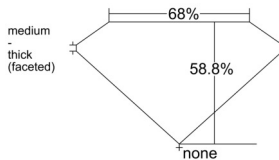

GIA®

FACSIMILE

GIA REPORT 6511662136

Verify this report at GIA.edu

GIA NATURAL DIAMOND DOSSIER®

March 19, 2025
GIA Report Number 6511662136
Shape and Cutting Style ..... Heart Brilliant
Measurements ..... 5.17 x 6.15 x 3.61 mm

GRADING RESULTS

Carat Weight ..... 0.70 carat
Color Grade ..... D
Clarity Grade VS1

ADDITIONAL GRADING INFORMATION

Polish ..... Excellent
Symmetry ..... Excellent
Fluorescence ..... Faint
Clarity Characteristics ..... Cloud, Needle
Inscription(s): GIA 6511662136

PROPORTIONS

Profile not to actual proportions

GRADING SCALES

GIA COLOR SCALE		GIA CLARITY SCALE	
COLORLESS	D	VERY VERY SLIGHTLY INCLUDED	FLAWLESS
	E		INTERNALLY FLAWLESS
	F		VVS₁
	G		VVS₂
	H		VS₁
	I		VS₂
	J		SI₁
	K		SI₂
	L		I₁
	M		I₂
NEAR COLORLESS	N	SLIGHTLY INCLUDED	I₃
	O		
	P		
	Q		
FAINT	R	INCLUDED	
	S		
	T		
	U		
VERY LIGHT	V	LIGHT	
	W		
	X		
	Y		
	Z