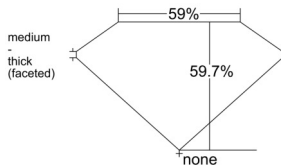

GIA®

FACSIMILE

GIA REPORT 6511660781

Verify this report at GIA.edu

GIA NATURAL DIAMOND DOSSIER®

March 19, 2025
GIA Report Number 6511660781
Shape and Cutting Style ..... Heart Brilliant
Measurements ..... 5.23 x 6.24 x 3.72 mm

GRADING RESULTS

Carat Weight ..... 0.73 carat
Color Grade ..... D
Clarity Grade VVS2

ADDITIONAL GRADING INFORMATION

Polish ..... Excellent
Symmetry ..... Excellent
Fluorescence ..... Medium Blue
Clarity Characteristics.. **Twinning Wisp, Needle, Pinpoint, Feather**
Inscription(s): GIA 6511660781

PROPORTIONS

Profile not to actual proportions

GRADING SCALES

GIA COLOR SCALE		GIA CLARITY SCALE			
COLORLESS	D	VERY VERY SLIGHTLY INCLUDED	FLAWLESS		
	E		INTERNALLY FLAWLESS		
	F	VERY SLIGHTLY INCLUDED	VVS₁		
	G		VVS₂		
	H		VS₁		
	NEAR COLORLESS	I	SLIGHTLY INCLUDED	VS₂	
		J		SI₁	
		FAINT	K	INCLUDED	SI₂
			L		I₁
			M		I₂
VERT LIGHT	N	LIGHT	I₃		
	O				
	P				
	Q				
	R