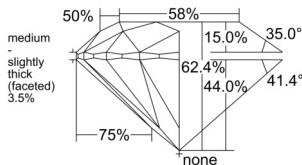

GIA®

FACSIMILE

GIA REPORT 6511646678

Verify this report at GIA.edu

GIA NATURAL DIAMOND DOSSIER®

March 17, 2025
GIA Report Number 6511646678
Shape and Cutting Style ..... Round Brilliant
Measurements ..... 5.57 - 5.61 x 3.49 mm

GRADING RESULTS

Carat Weight ..... 0.67 carat
Color Grade I
Clarity Grade S11
Cut Grade ..... Excellent

ADDITIONAL GRADING INFORMATION

Polish ..... Excellent
Symmetry ..... Excellent
Fluorescence ..... None
Clarity Characteristics..... Cloud, Crystal, Feather
Inspection(s): GIA 6511646678

PROPORTIONS

Profile to actual proportions

GRADING SCALES

GIA COLOR SCALE	GIA CLARITY SCALE	GIA CUT SCALE	
D	FLAWLESS	EXCELLENT	
E	INTERNALLY FLAWLESS		
F		VVS₁	VERY GOOD
G	VVS₂		
H	VS₁	GOOD	
I	VS₂		
J	S1₁	FAIR	
K	S1₂		
L	I₁	POOR	
M	I₂		
N	I₃		
O			
P			
Q			
R			
S			
T			
U			
V			
W			
X			
Y			
Z