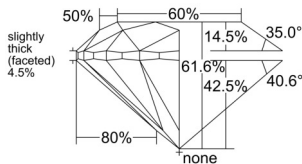

GIA®

FACSIMILE

GIA REPORT 6511627238

Verify this report at GIA.edu

GIA NATURAL DIAMOND DOSSIER®

March 13, 2025
GIA Report Number 6511627238
Shape and Cutting Style ..... Round Brilliant
Measurements ..... 4.68 - 4.71 x 2.89 mm

GRADING RESULTS

Carat Weight ..... 0.40 carat
Color Grade I
Clarity Grade S11
Cut Grade ..... Excellent

ADDITIONAL GRADING INFORMATION

Polish ..... Excellent
Symmetry ..... Excellent
Fluorescence ..... None
Clarity Characteristics ..... Cloud, Crystal
Inscription(s): GIA 6511627238

PROPORTIONS

Profile to actual proportions