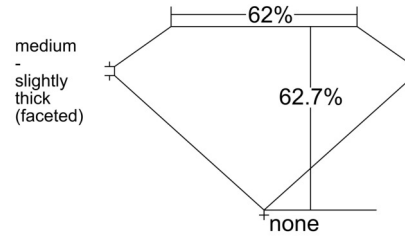

PROPORTIONS

Profile not to actual proportions