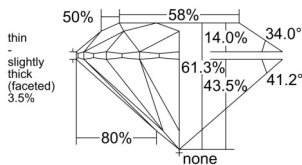

GIA®

FACSIMILE

GIA REPORT 6511569988

Verify this report at GIA.edu

GIA NATURAL DIAMOND DOSSIER®

March 27, 2025
GIA Report Number 6511569988
Shape and Cutting Style ..... Round Brilliant
Measurements ..... 5.45 - 5.47 x 3.35 mm

GRADING RESULTS

Carat Weight ..... 0.60 carat
Color Grade ..... E
Clarity Grade VVS1
Cut Grade ..... Excellent

ADDITIONAL GRADING INFORMATION

Polish ..... Excellent
Symmetry ..... Excellent
Fluorescence ..... Faint
Clarity Characteristics ..... Pinpoint
Inscription(s): GIA 6511569988

PROPORTIONS

Profile to actual proportions

GRADING SCALES

GIA COLOR SCALE	GIA CLARITY SCALE	GIA CUT SCALE	
D	FLAWLESS	EXCELLENT	
E	INTERNALLY FLAWLESS		
F		VVS₁	VERY GOOD
G	VVS₂		
H	VS₁	GOOD	
I	VS₂		
J	SI₁	FAIR	
K	SI₂		
L	I₁	POOR	
M			
N			
O	I₂		
P			
Q			
R	I₃		
S			
T			
U			
V			
W			
X			
Y			
Z