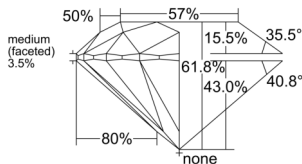

GIA®

FACSIMILE

GIA REPORT 6511553301

Verify this report at GIA.edu

GIA NATURAL DIAMOND DOSSIER®

March 11, 2025
GIA Report Number 6511553301
Shape and Cutting Style ..... Round Brilliant
Measurements ..... 6.20 - 6.22 x 3.84 mm

GRADING RESULTS

Carat Weight ..... 0.91 carat
Color Grade ..... D
Clarity Grade VVS2
Cut Grade ..... Excellent

ADDITIONAL GRADING INFORMATION

Polish ..... Excellent
Symmetry ..... Excellent
Fluorescence ..... Faint
Clarity Characteristics ..... Cloud, Pinpoint
Inscription(s): GIA 6511553301

PROPORTIONS

Profile to actual proportions